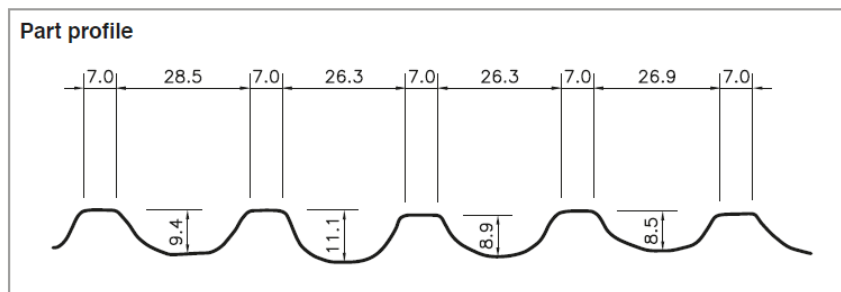

Design: **Stirling**

An abstract texture with an irregular pattern

- Stirling design, Type 1020
- Sheet size: 600mm x 7m (max.)
- Suggested re-use: up to 2-5 times
- Profile depth: 10mm

For more information, or to request samples, please call our sales team on 01782 598041.

Design: **Truro**

An abstract texture with a regular, repeated pattern

- Truro design, Type 918
- Sheet size: 600mm x 7m (max.)
- Suggested re-use: up to 2-5 times
- Profile depth: 15mm

For more information, or to request samples, please call our sales team on 01782 598041.