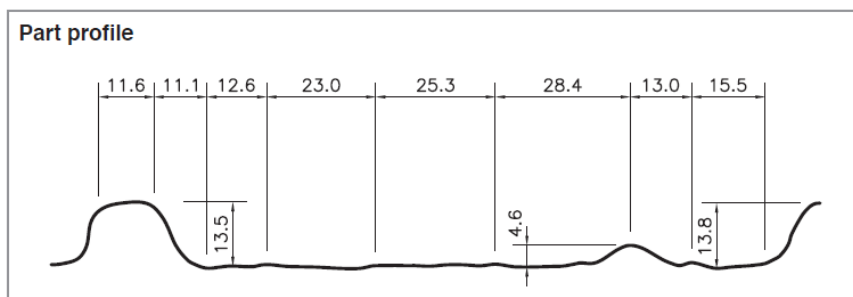

Design: **Stirling**

An abstract texture with an irregular pattern

- Stirling design, Type 1020
- Sheet size: 600mm x 7m (max.)
- Suggested re-use: up to 2-5 times
- Profile depth: 10mm

For more information, or to request samples, please call our sales team on 01782 598041.

Design: **Truro**

An abstract texture with a regular, repeated pattern

- Truro design, Type 918
- Sheet size: 600mm x 7m (max.)
- Suggested re-use: up to 2-5 times
- Profile depth: 15mm

For more information, or to request samples, please call our sales team on 01782 598041.