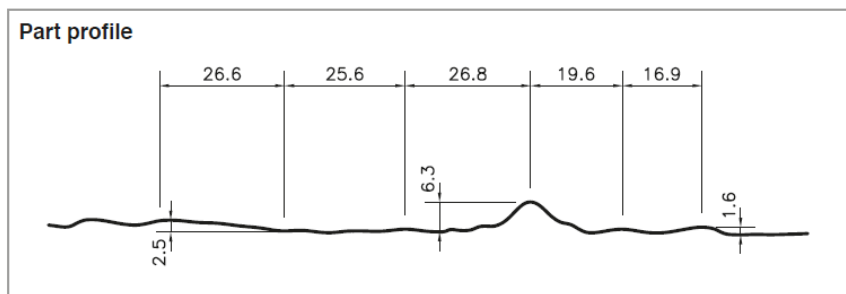

#### A timber texture with a natural appearance

- Kielder design, Type 1122
- Sheet size: 600mm x 7m (max.)
- Suggested re-use: up to 2-5 times
- Profile depth: 7mm

For more information, or to request samples, please call our sales team on 01782 598041.